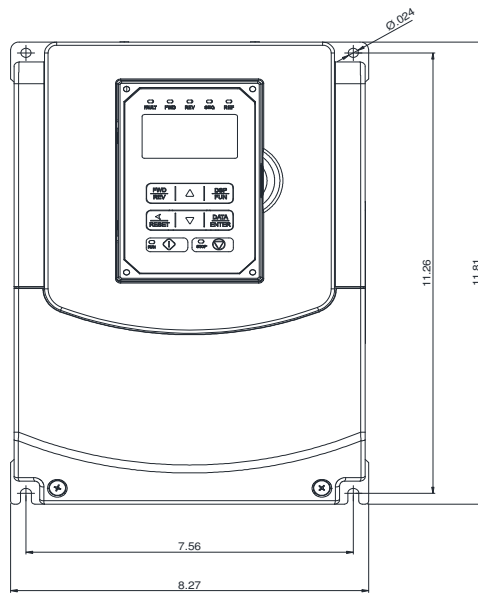

GENERAL DATASHEET VARIABLE SPEED DRIVE

SERIES		MODEL#		
F510		F510-4015-C3-U		
ISSUED		ENCLOSURE/ FRAME		
8/26/2016		NEMA 1 (IP20) / F3		
INPUT AMPS		AC INPUT VOLTAGE	AC INPUT FREQUENCY	AC INPUT PHASE
ND (VT)				
24		380-480	50/60	3
OUTPUT HP	OUTPUT AMPS	AC OUTPUT VOLTAGE	AC OUTPUT FREQUENCY	AC OUTPUT PHASE
ND (VT)	ND (VT)			
15	23	0-480	0-400	3

Approved By:	Brian Smith	Drawing No:	F510-460-015-F3	Revision: 0
--------------	-------------	-------------	-----------------	-------------