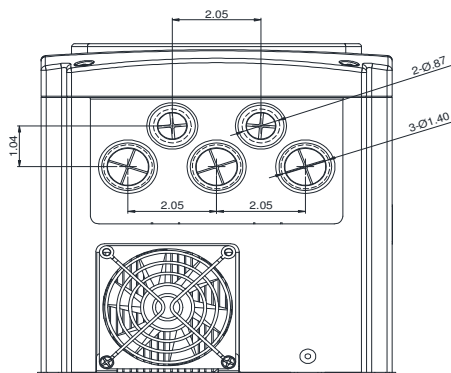

GENERAL DATASHEET VARIABLE SPEED DRIVE

SERIES		MODEL#		
F510		F510-4015-C3-U		
ISSUED		ENCLOSURE/ FRAME		
8/26/2016		NEMA 1 (IP20) / F3		
INPUT AMPS		AC INPUT VOLTAGE	AC INPUT FREQUENCY	AC INPUT PHASE
ND (VT)				
24		380-480	50/60	3
OUTPUT HP	OUTPUT AMPS	AC OUTPUT VOLTAGE	AC OUTPUT FREQUENCY	AC OUTPUT PHASE
ND (VT)	ND (VT)			
15	23	0-480	0-400	3